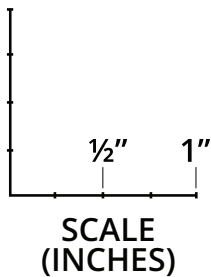

GLOVE SIZING CHART

SIZE	MEN	WOMEN
XXL	8 - 8 ¼"	
XL	7 ¾" - 8	
L	7 ½" - 7 ¾"	6 ¾" - 7"
M	7 ¼" - 7 ½"	6 ½" - 6 ¾"
S	7 - 7 ¼"	6 ¼" - 6 ½"

SIZE	YOUTH
L	6 ¾" - 7"
M	6 ½" - 6 ¾"
S	6 ¼" - 6 ½"

HOW TO MEASURE

MEASURE FROM THE BASE OF THE PALM TO THE TIP OF THE MIDDLE FINGER.

PLACE THE BALL OF YOUR HAND HERE. THE OUTLINE CLOSEST TO YOUR MIDDLE FINGER LENGTH INDICATES YOUR CORRECT SIZE.

G SPORTSWEAR SUGGESTS SIZING DOWN IF YOU ARE BETWEEN SIZES.
 FOR ACCURATE SIZING PRINT THIS CHART "ACTUAL SIZE"