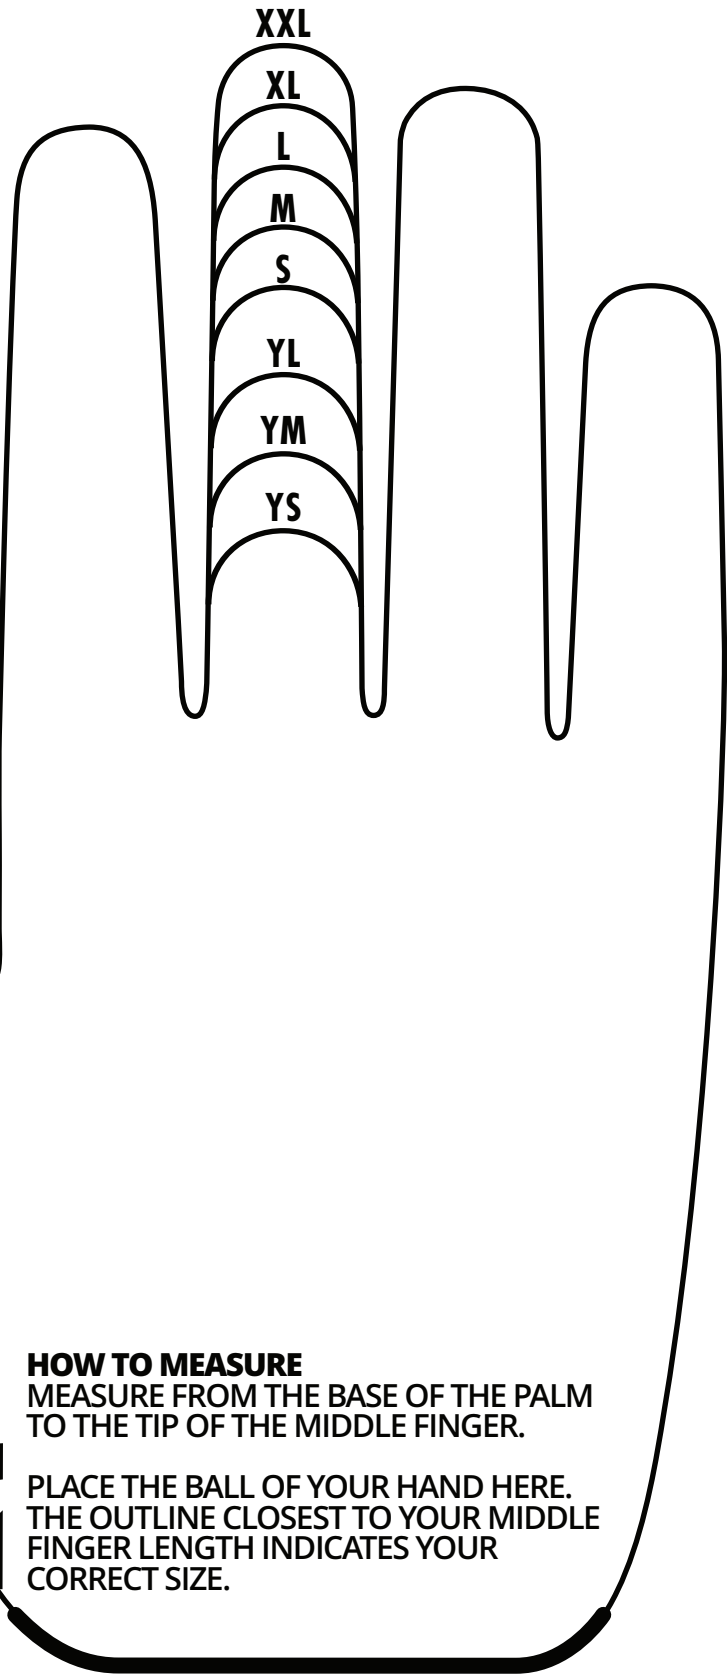

GLOVE SIZING CHART

SIZE	MEN	WOMEN
XXL	8 - 8 ¼"	
XL	7 ¾" - 8	
L	7 ½" - 7 ¾"	6 ¾" - 7"
M	7 ¼" - 7 ½"	6 ½" - 6 ¾"
S	7 - 7 ¼"	6 ¼" - 6 ½"

SIZE	YOUTH
L	6 ¾" - 7"
M	6 ½" - 6 ¾"
S	6 ¼" - 6 ½"

HOW TO MEASURE

MEASURE FROM THE BASE OF THE PALM TO THE TIP OF THE MIDDLE FINGER.

PLACE THE BALL OF YOUR HAND HERE. THE OUTLINE CLOSEST TO YOUR MIDDLE FINGER LENGTH INDICATES YOUR CORRECT SIZE.

G SPORTSWEAR SUGGESTS SIZING DOWN IF YOU ARE BETWEEN SIZES.
 FOR ACCURATE SIZING PRINT THIS CHART "ACTUAL SIZE"